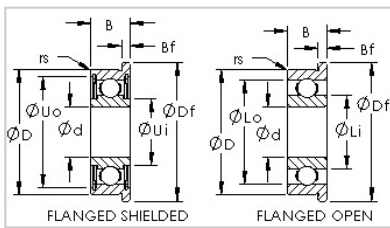

Flange Series

Metric Series-F625

| | |
|--------------------------|----------------------------|
| Product Number | F625 |
| Bearing Type | Open Flanged Ball Bearings |
| Dimensions [mm] | |
| d | 5 |
| D | 16 |
| B | 5 |
| Df | 18 |
| Bf | 1 |
| Basic Load Rating [N] | |
| Dynamic Load Rating (Cr) | 1470 |
| Static Load Rating (Cor) | 540 |